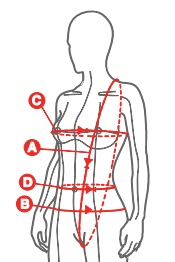

Female LZR Elite Openwater Closedback Bodyskin

GB	22	23	24	25	26	27	28	29
D/F	26	27	28	29	30	31	32	33
Body measurements								
A - Body Loop cm's	140 - 143	144 - 152	147 - 153	158 - 161	163 - 166	168 - 171	173-175	177-180
C - Chest cm's	81 - 84	85 - 89	90 - 92	93 - 95	96 - 98	99 - 101	102-104	105-107
D - Waist cm's	65 - 66	67 - 69	70 - 71	72 - 73	74 - 75	76 - 77	78-79	80-81

Female LZR Racer Element (20-30)

GB	20	22	24	26	28	30
D/F	25	26	28	30	32	34
Body measurements						
A - Body Loop cm's	142 - 147	148 - 153	154 - 159	160 - 165	166 - 169	170 - 175
C - Chest cm's	78 - 83	84 - 89	90 - 95	96 - 101	102 - 105	106 - 109
D - Waist cm's	61.5 - 65.5	66.5 - 70.5	71.5 - 75.5	76.5 - 79.5	80.5 - 84	85 - 87

Adult Female Swimwear (26-48 / XXS-XL)

GB	4/26	6/28 XXS	8/30 XS	10/32 S	12/34 M	14/36 L	16/38 XL	18/40	20/42	22/44	24/46
D	30	32	34	36	38	40	42	44	46	48	50
F	32	34	36	38	40	42	44	46	48	50	52
Body measurements											
Bust cm's	66 - 71	71 - 76	76 - 81	81 - 86	86 - 91	91 - 96	96 - 101	101 - 106	106 - 111	111 - 116	116 - 221
Waist cm's*	52	57	62	67	72	77	82	87	92	97	102
Hips cm's	77	82	87	92	97	102	107	112	117	122	127

* Waist is natural waist narrowest point